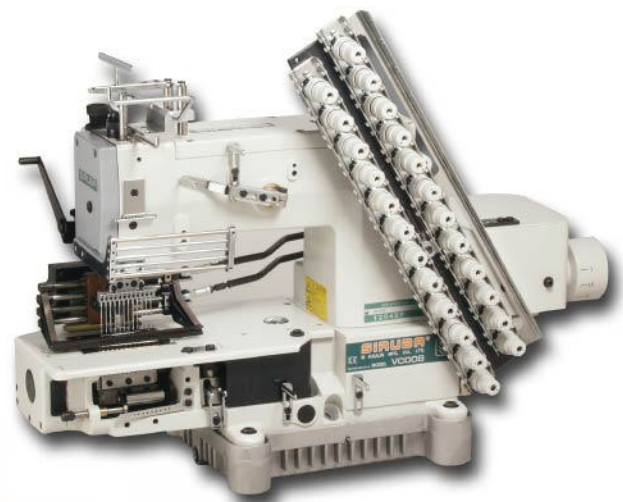

## VC008-12048P/VSQ

■ 鬆緊帶裝飾縫  
 ■ ELASTIC THREAD SHIRRING SEWING

- ★ 勾針線使用伸縮線即可達到縮皺效果
- ★ Use elastic looper thread for shirring stitches

花式滾邊車縫裝置

MODEL

DVXK25

VC008-12048P/VSQ	12	36	3/16"	1.4 - 3.6	12	#18-#21	2000
VC008-12064P/VSQ	12	36	1/4"	1.4 - 3.6	12	#18-#21	2000